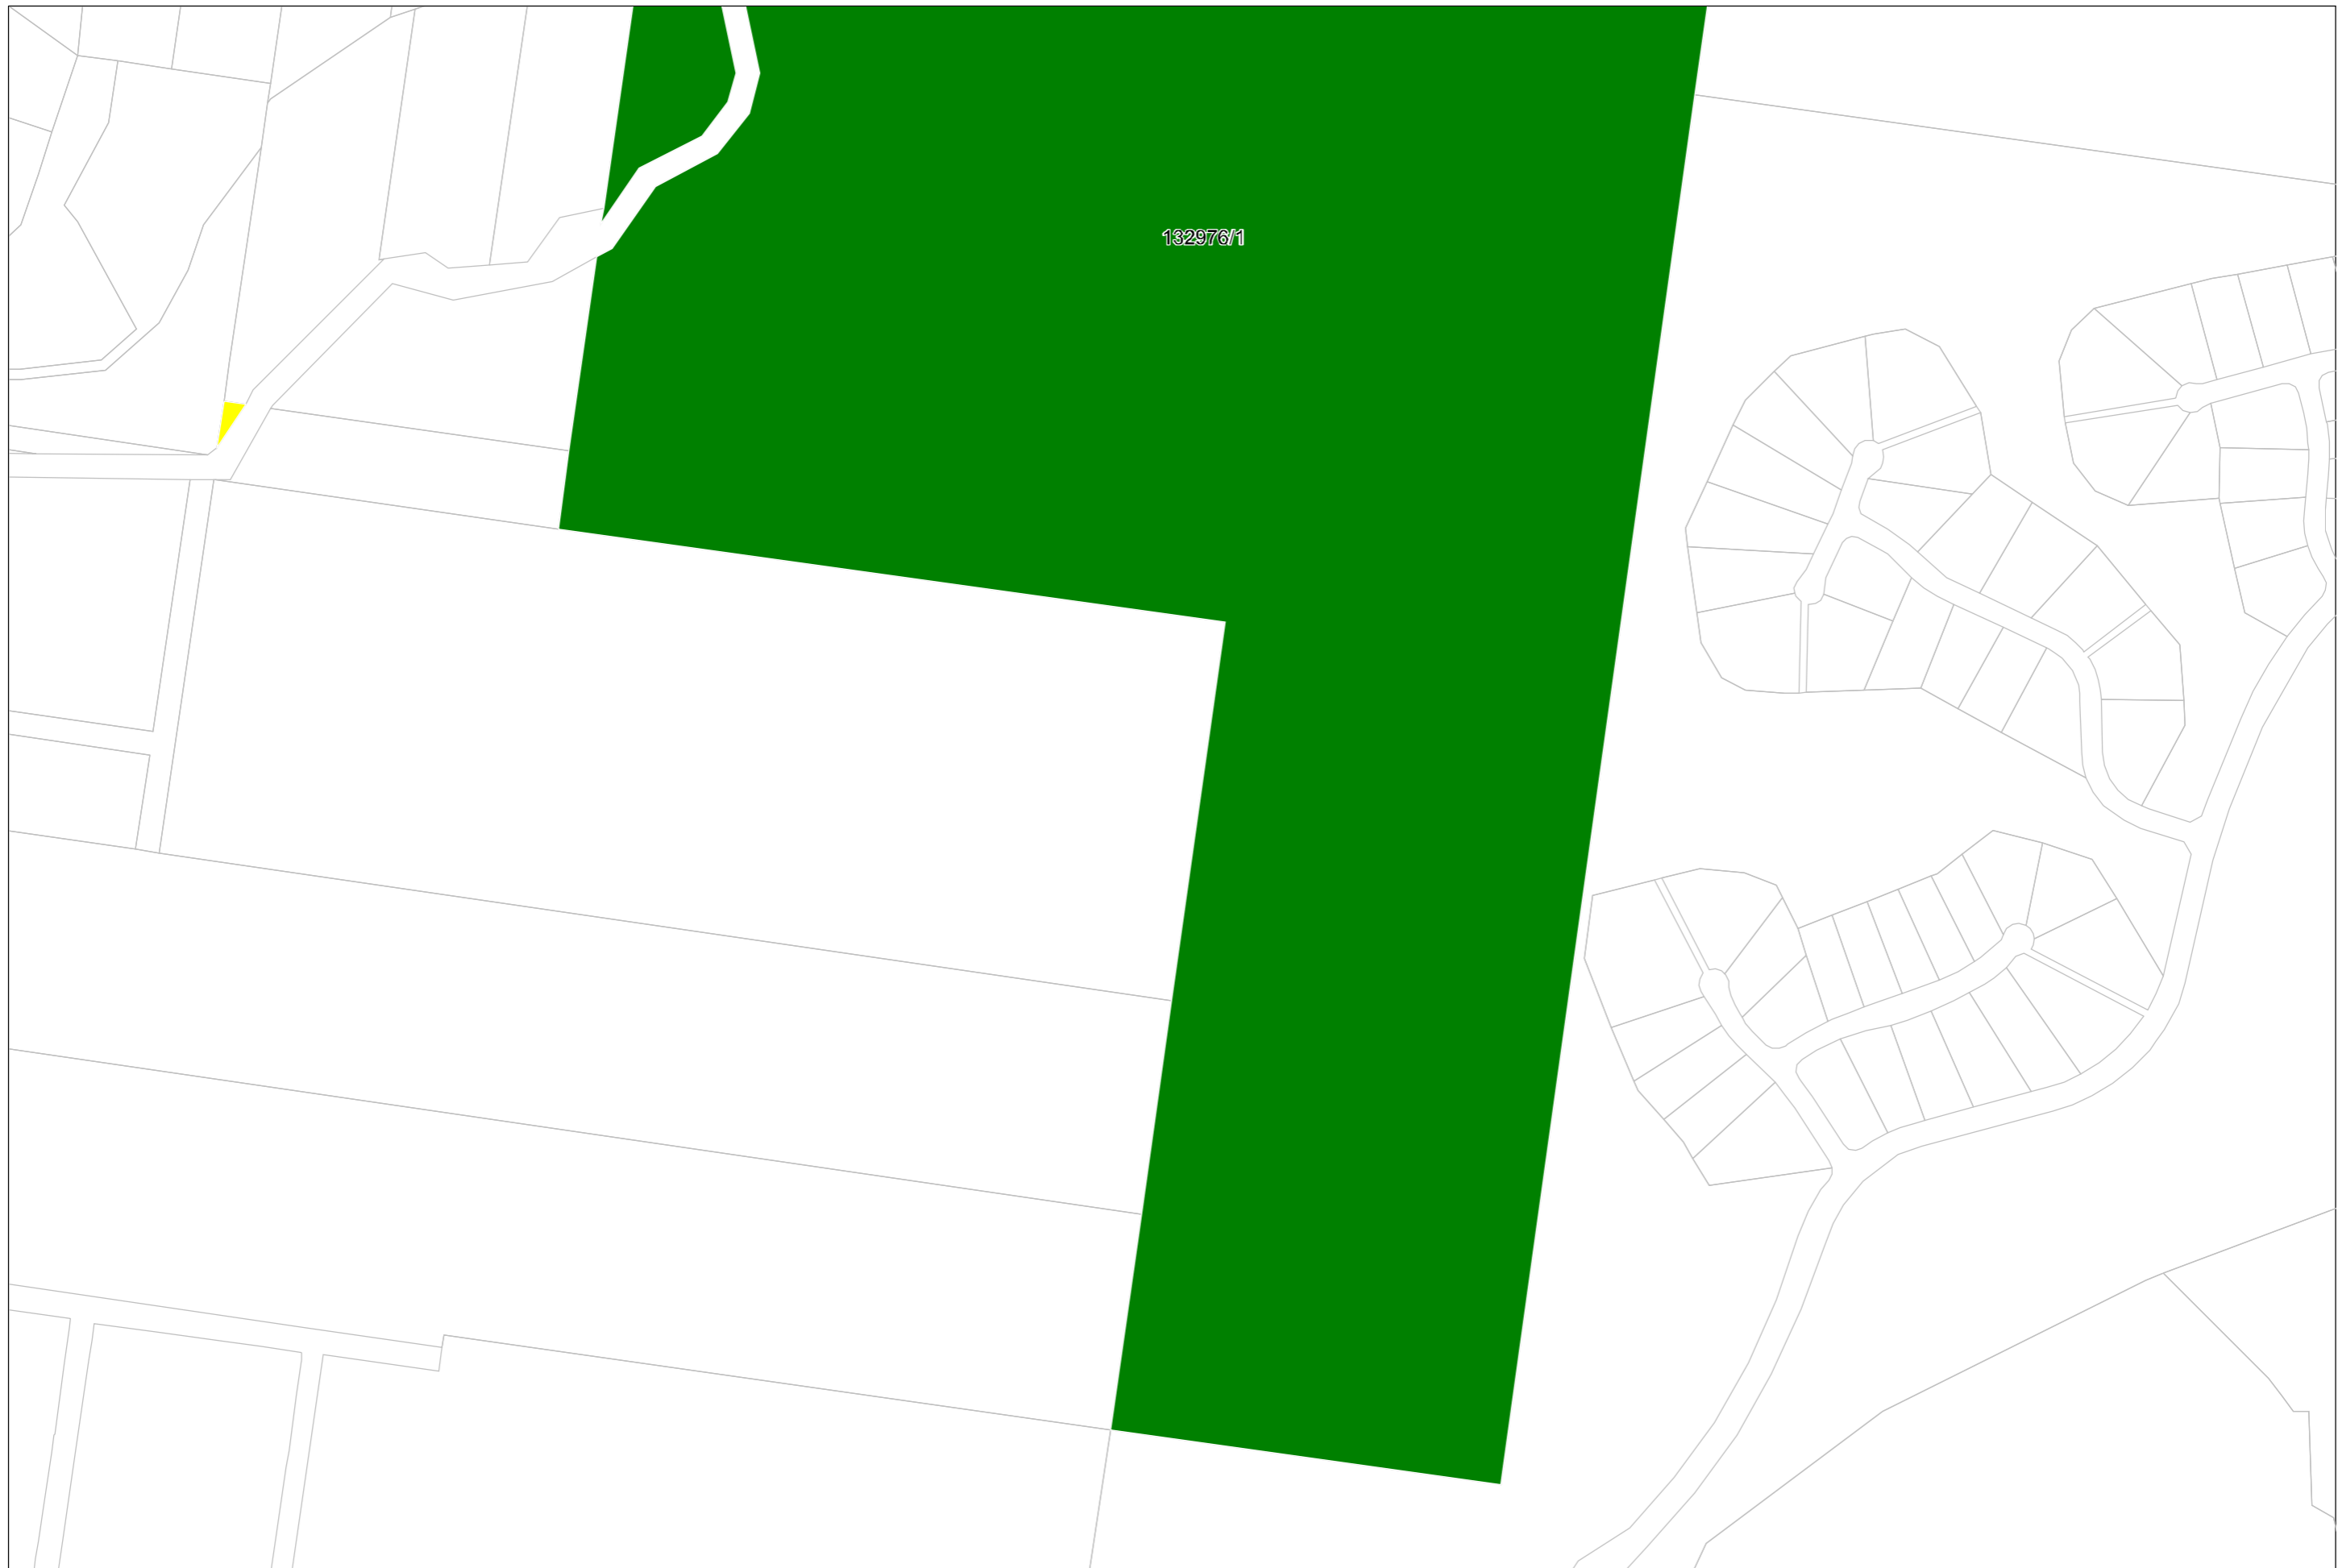

- Public Land
- Other Council Property

Public Land - Sheet 15

These maps are to be read in conjunction with the Public Land Register REG-CCS-CG-014
Version 12.0 approved by Council on 26 March 2024