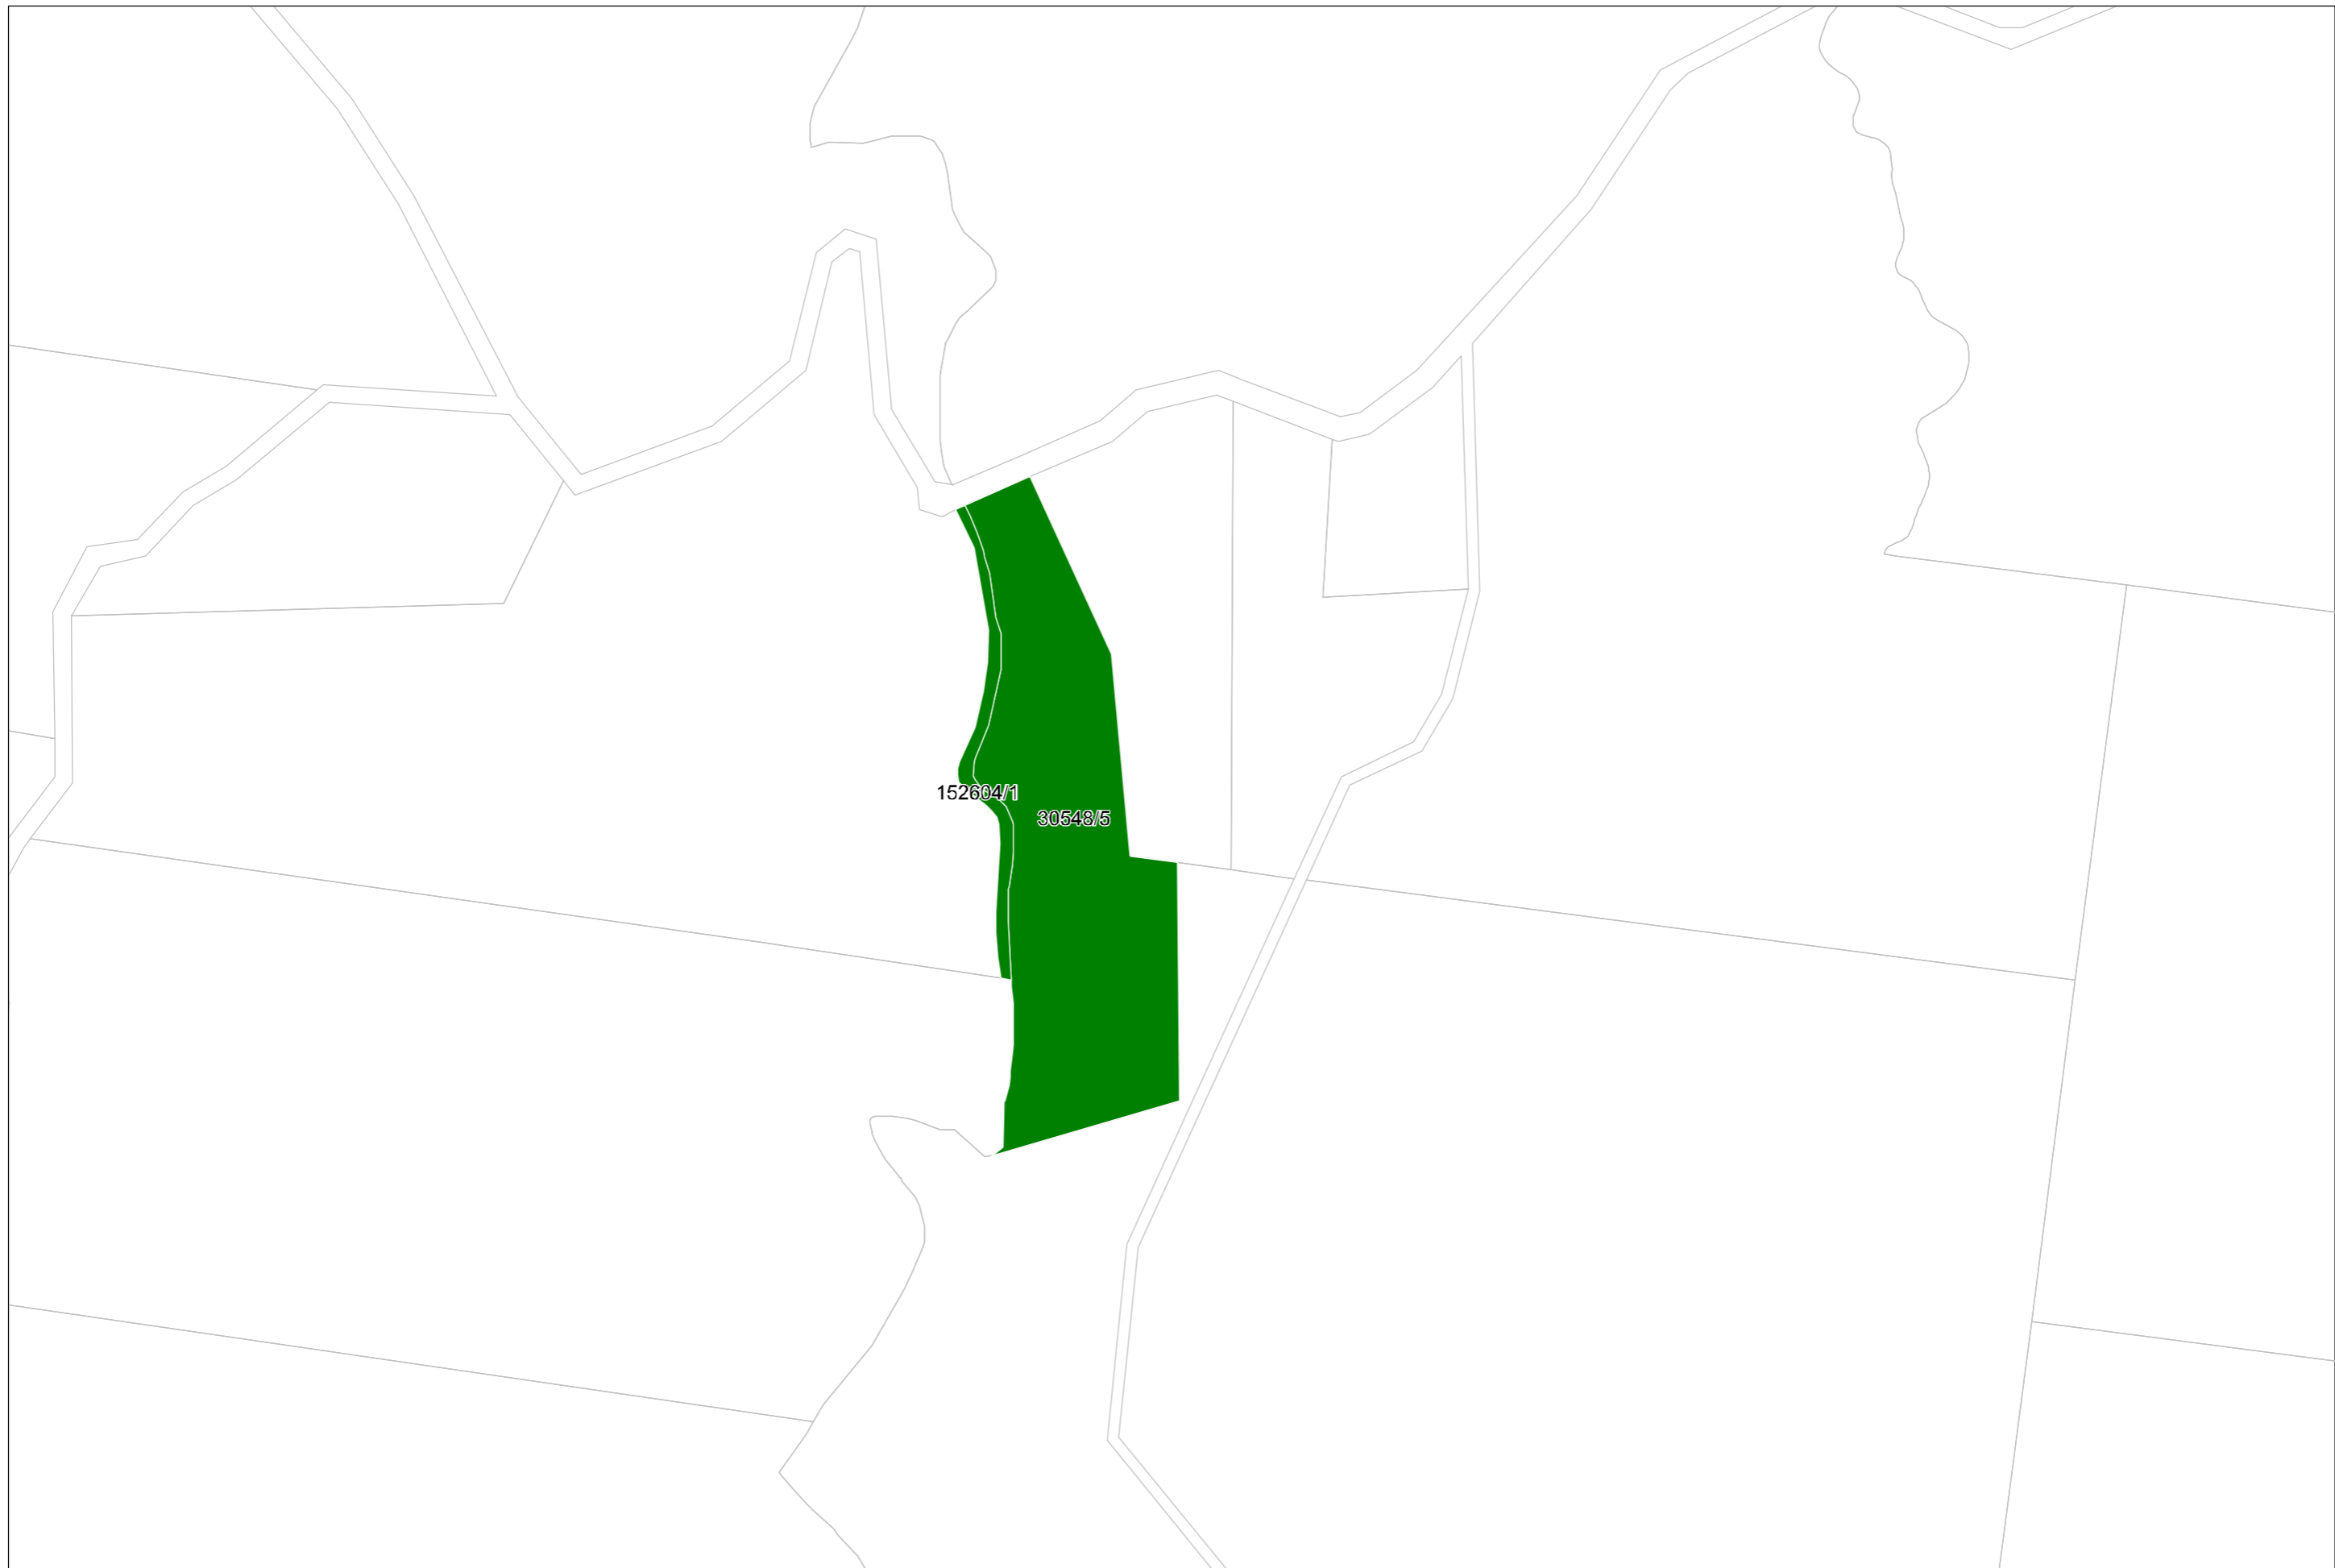

- Public Land
- Other Council Property

Public Land - Sheet 22

These maps are to be read in conjunction with the Public Land Register REG-CCS-CG-014
Version 12.0 approved by Council on 26 March 2024