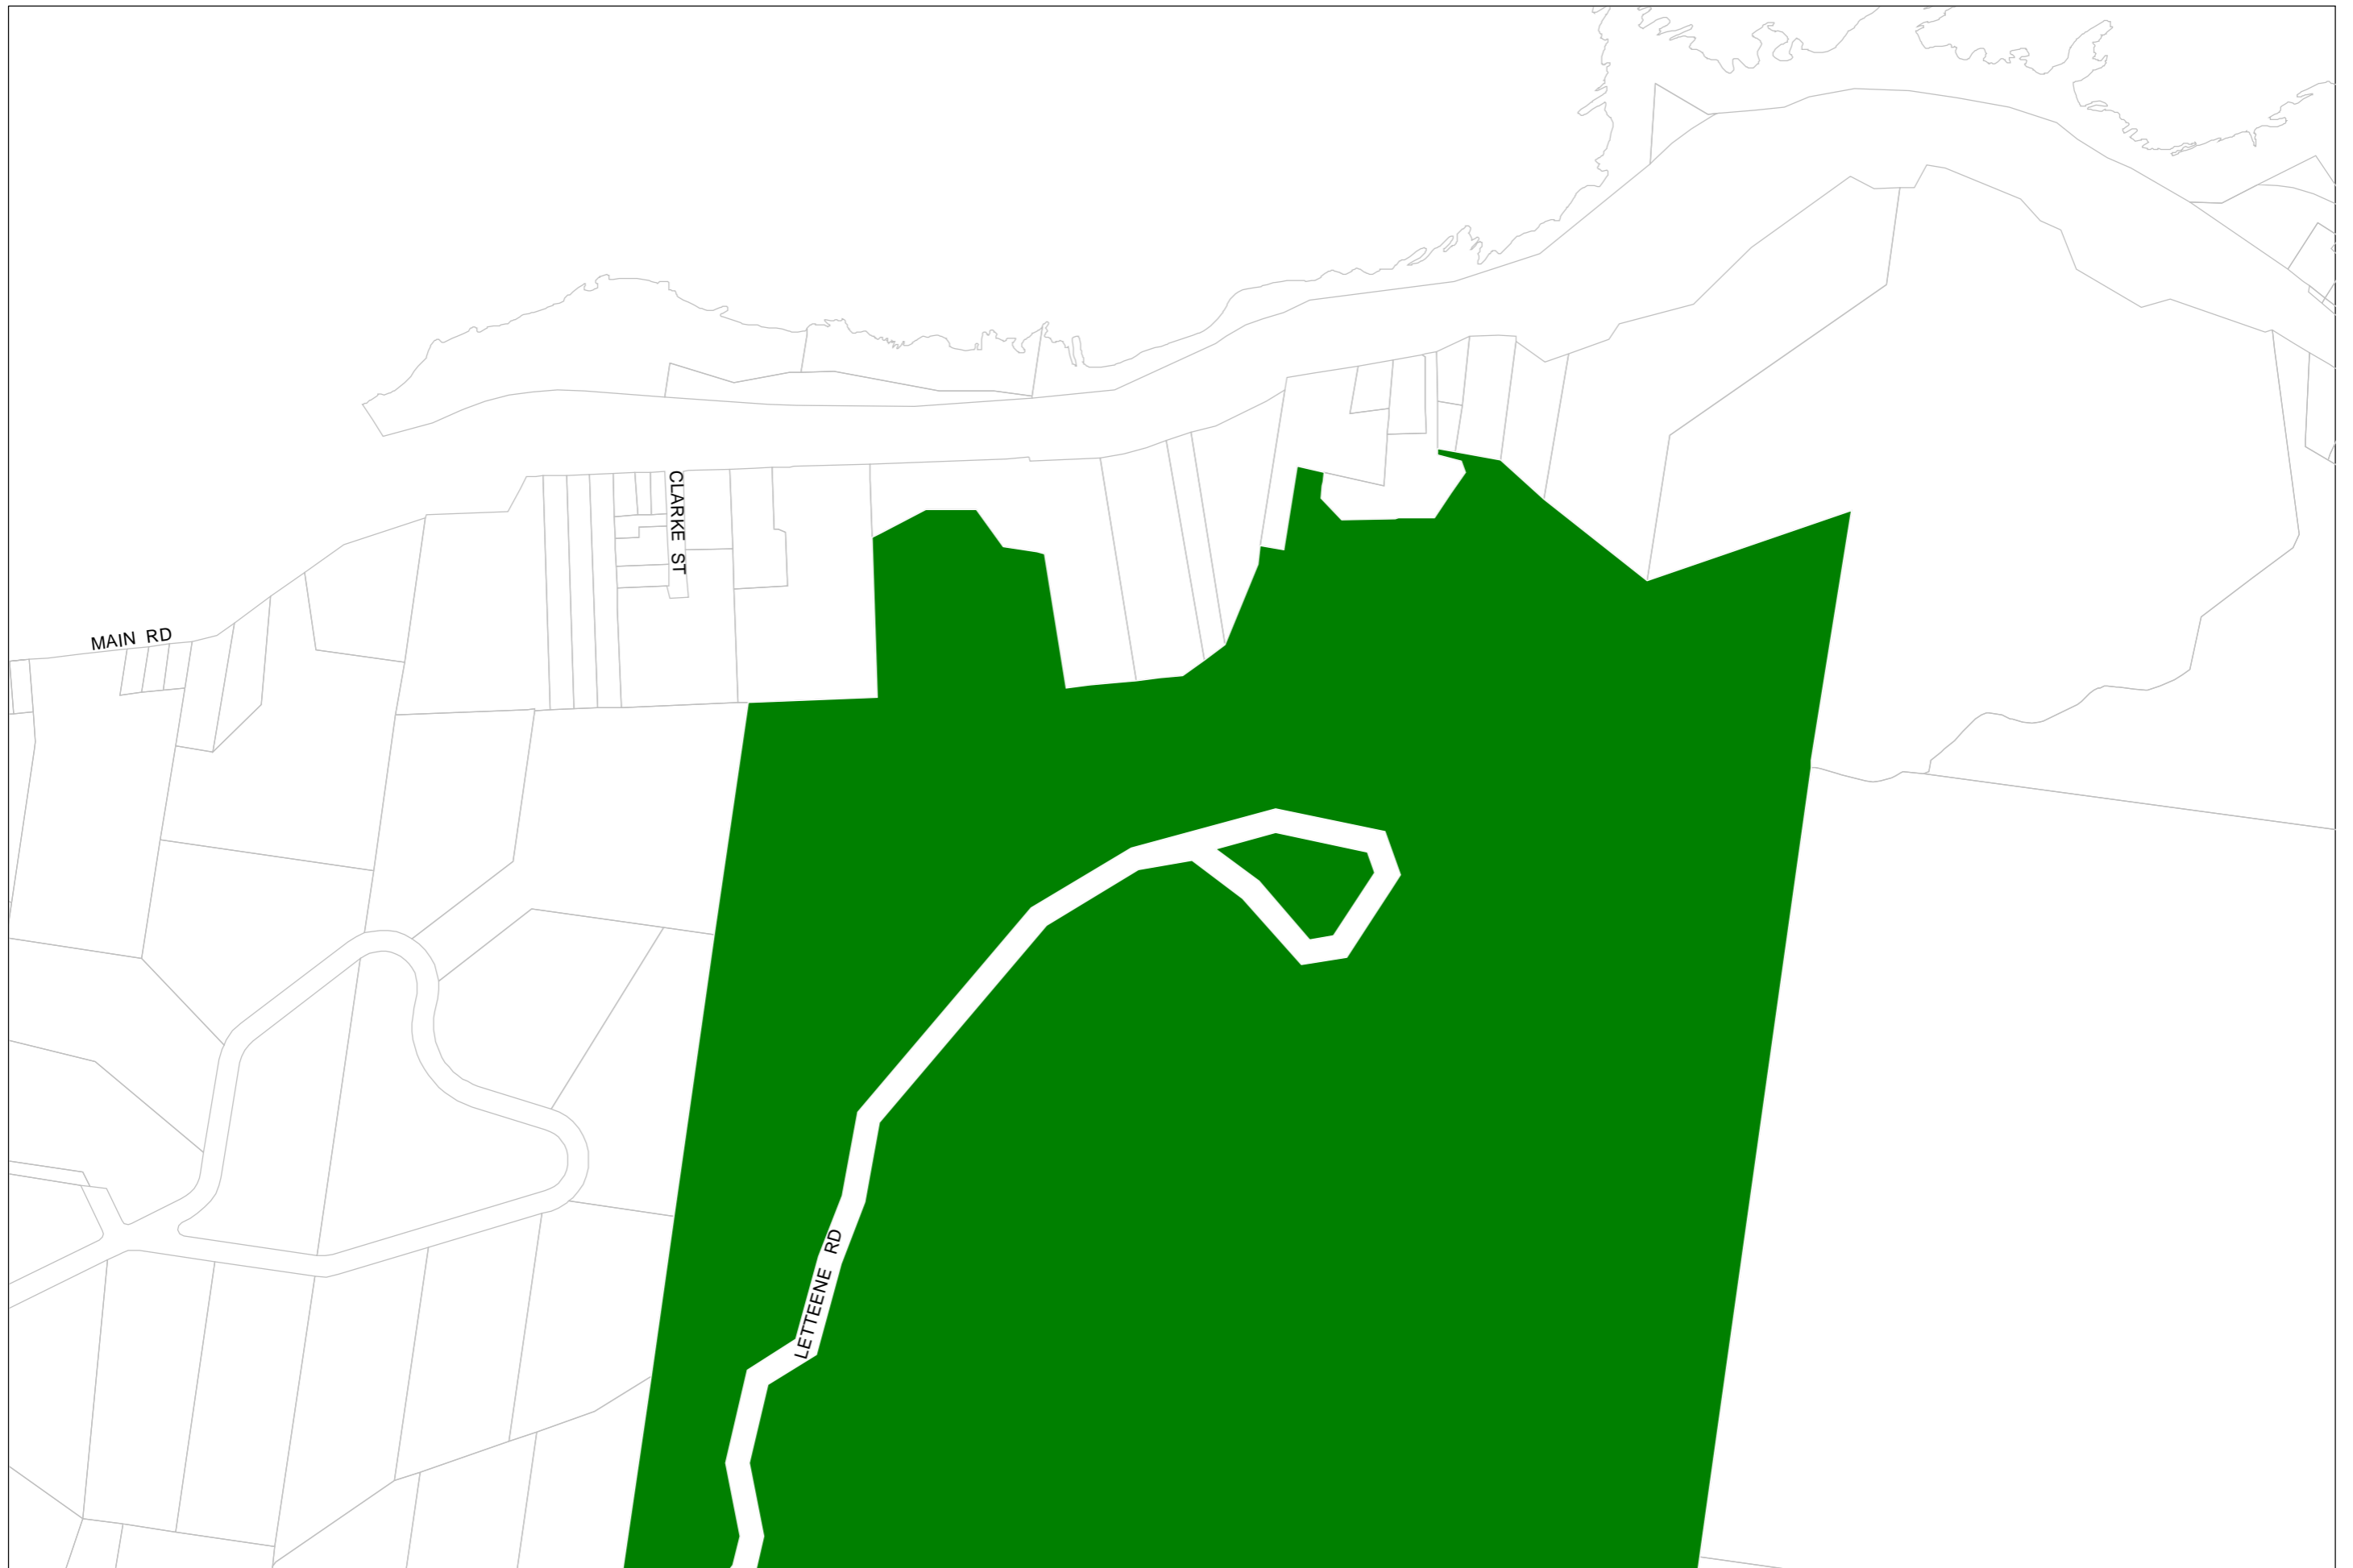

- Public Land
- Other Council Property

Public Land - Sheet 11

These maps are to be read in conjunction with the Public Land Register REG-CCS-CG-014
Version 12.0 approved by Council on 26 March 2024