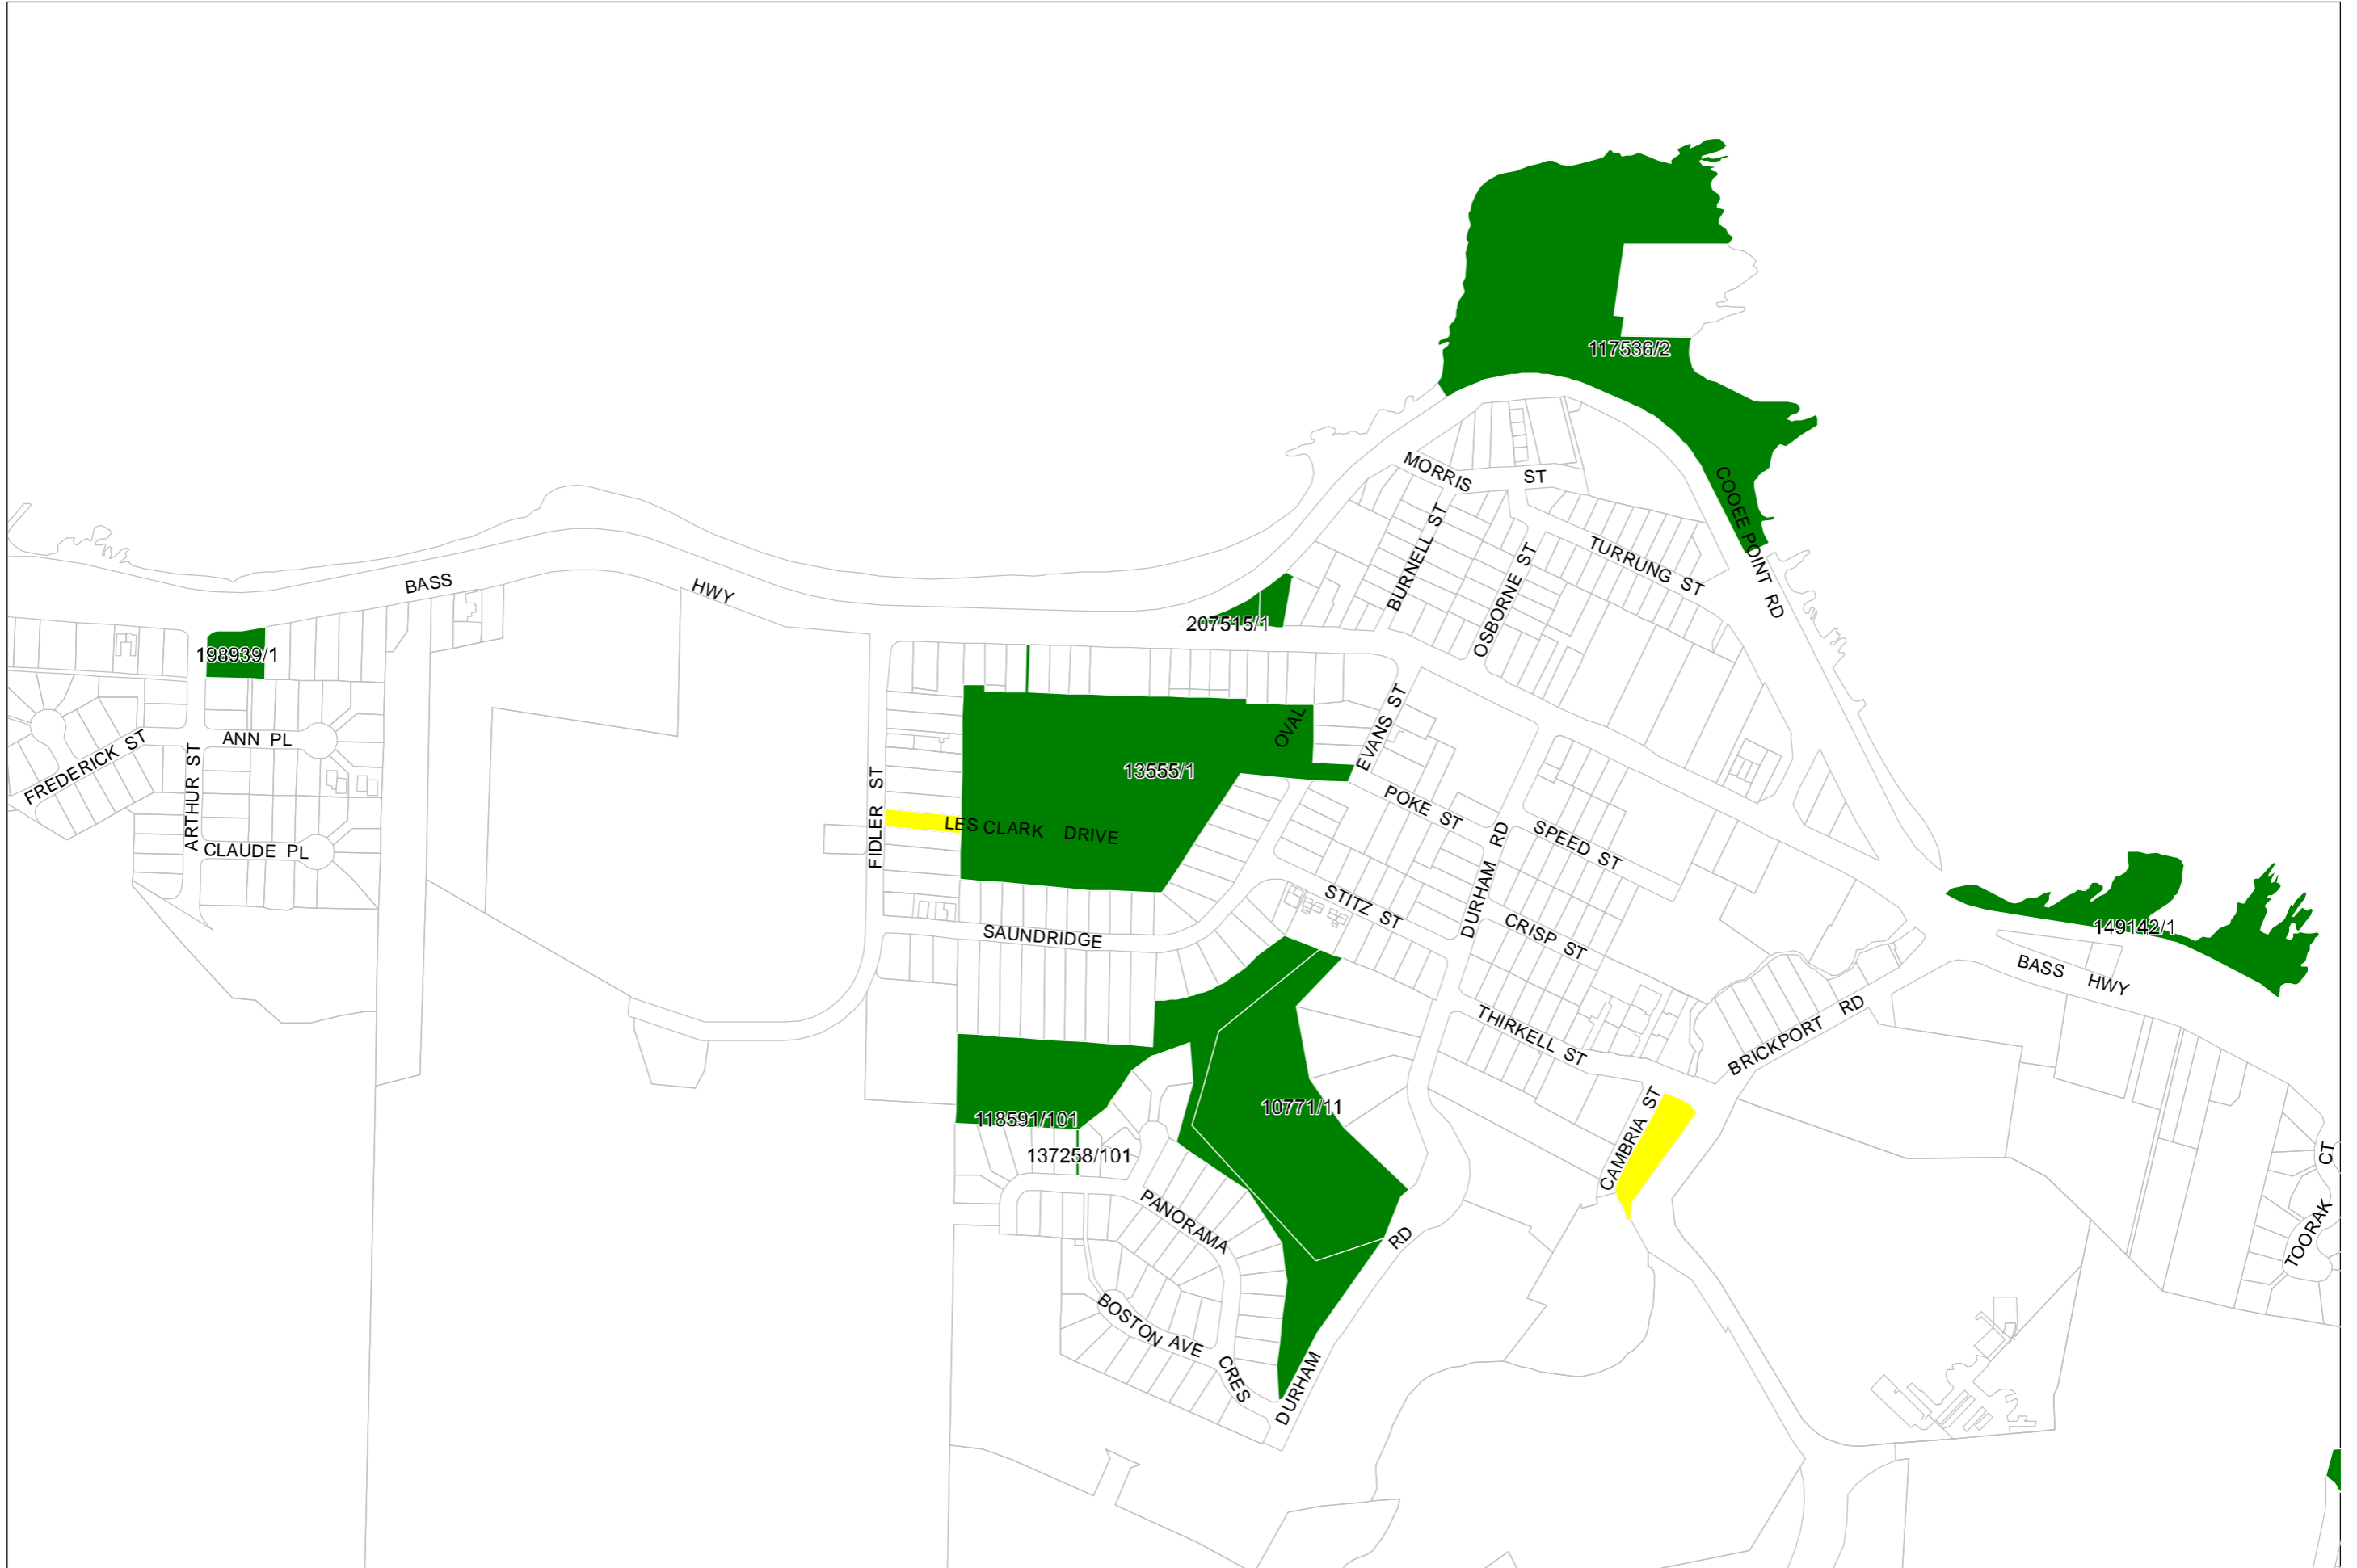

Public Land
 Other Council Property

Public Land - Sheet 2

These maps are to be read in conjunction with the Public Land Register REG-CCS-CG-014
Version 12.0 approved by Council on 26 March 2024