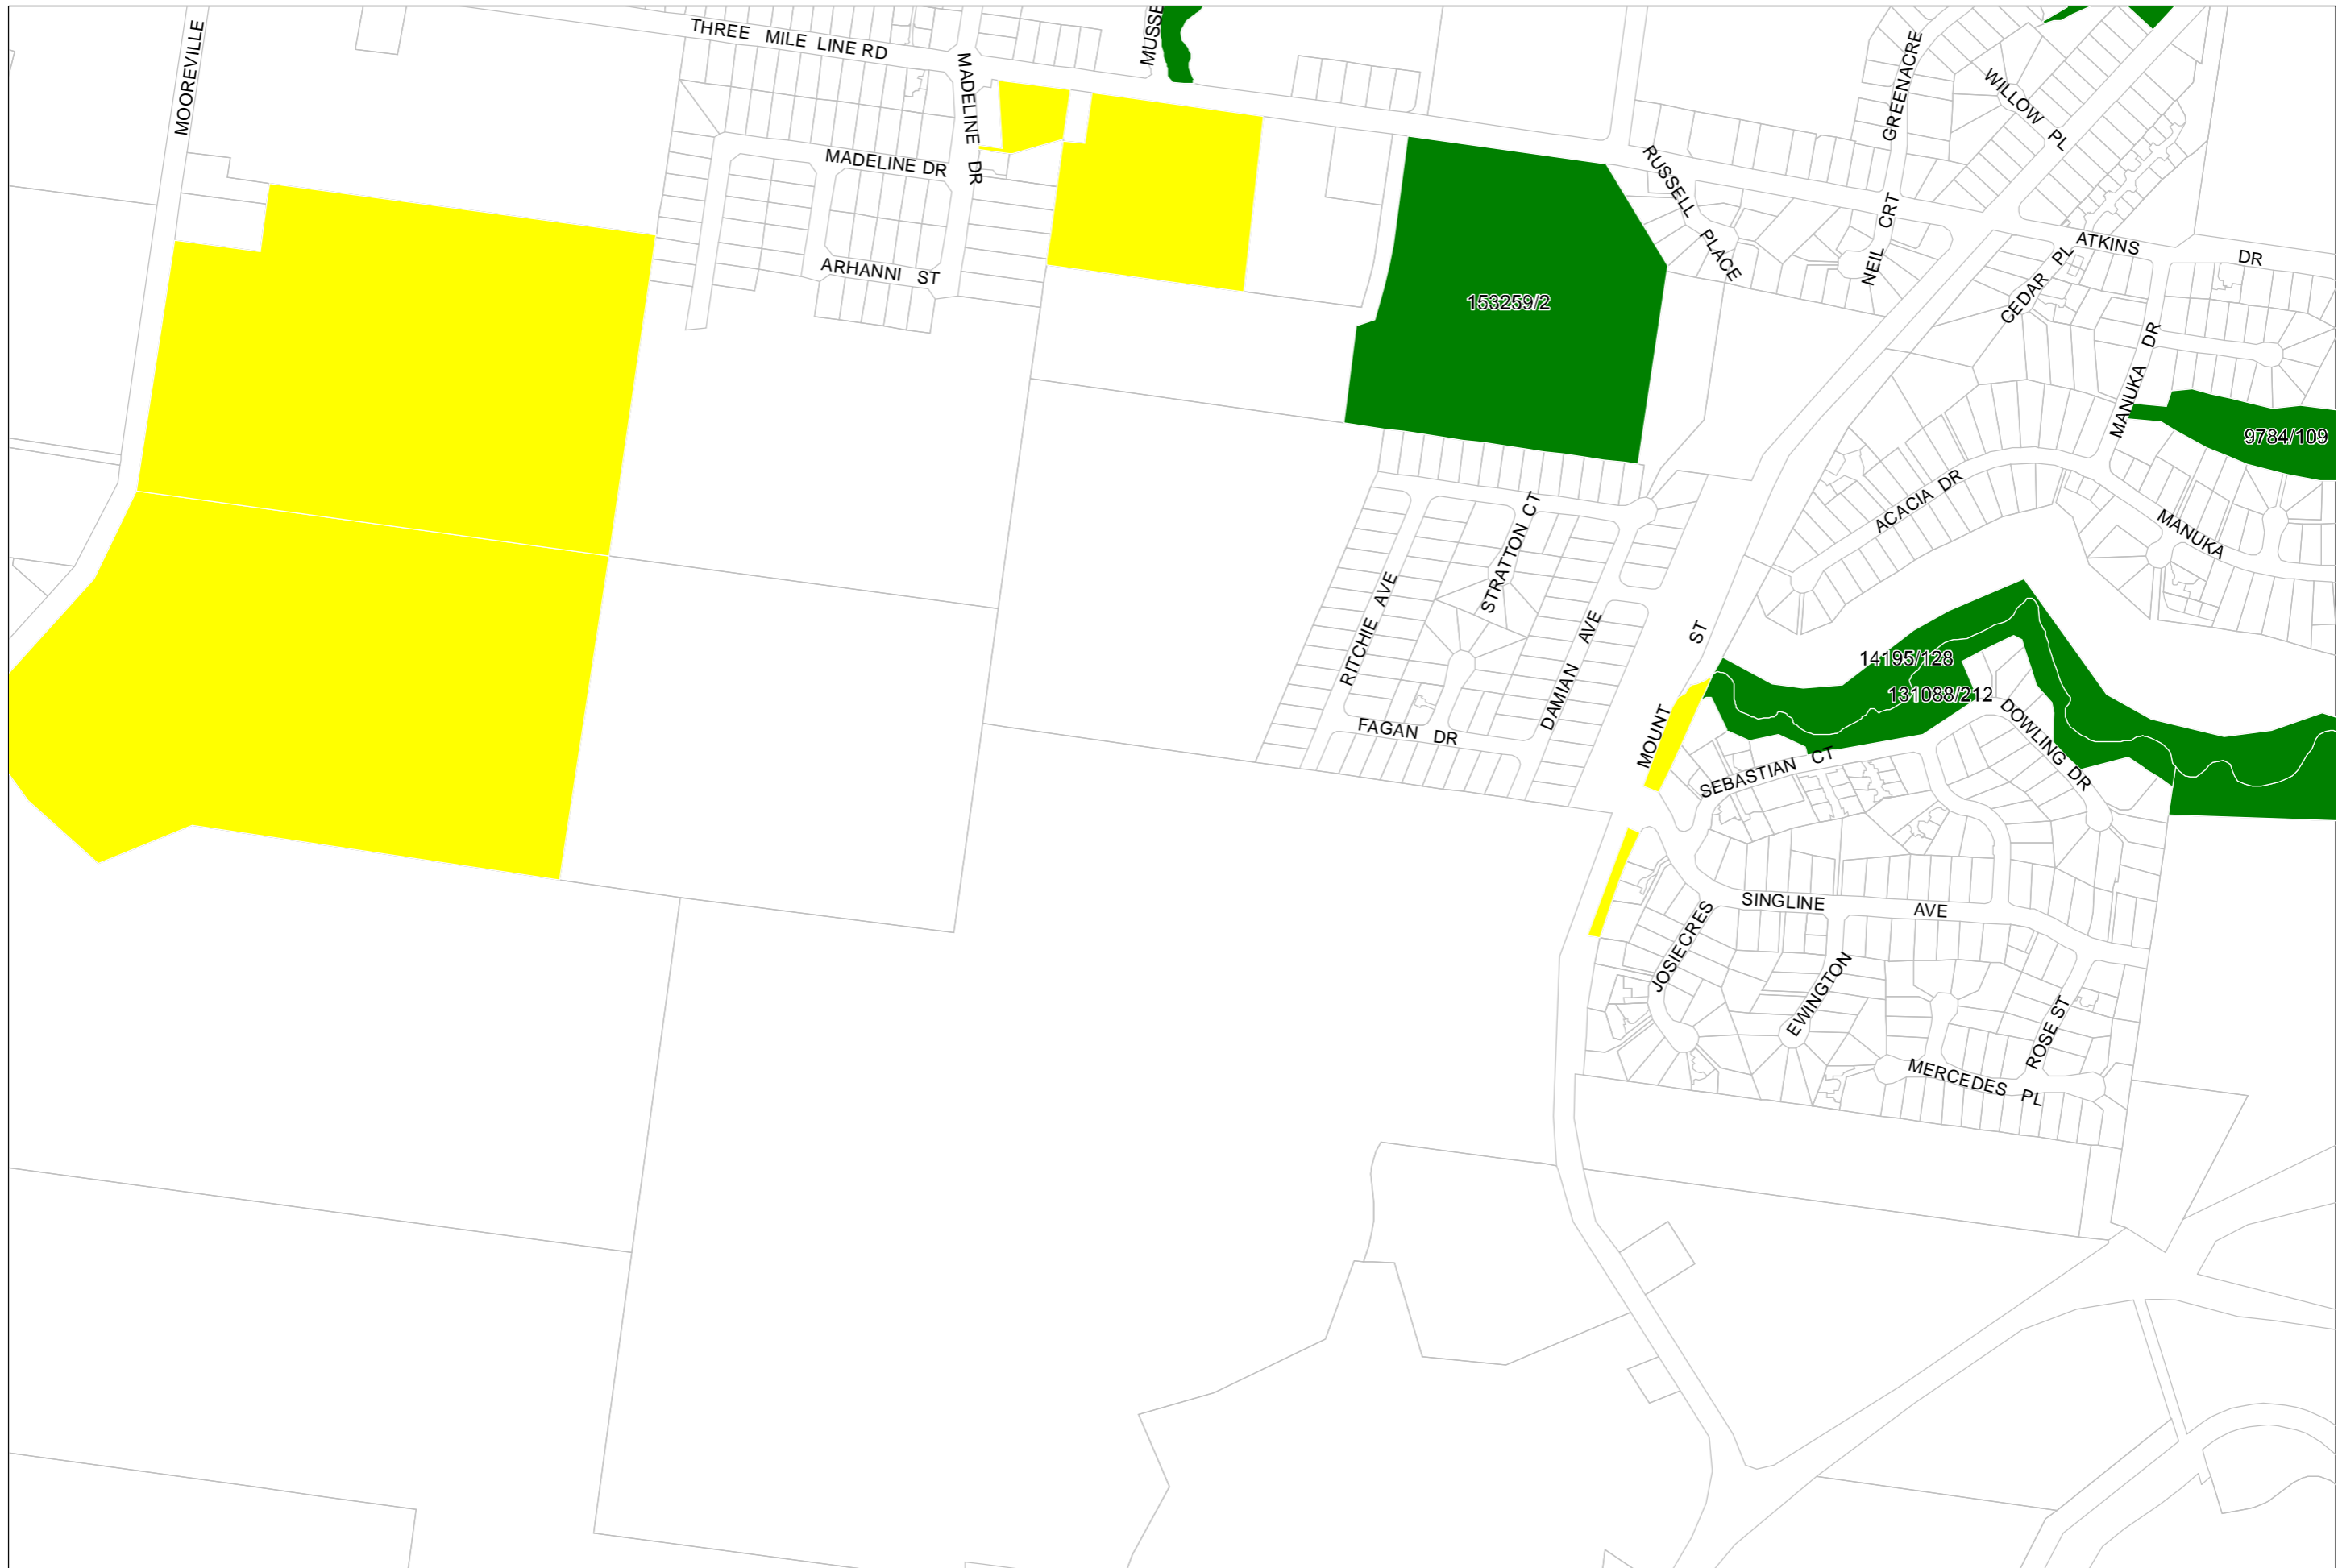

Public Land - Sheet 17

These maps are to be read in conjunction with the Public Land Register REG-CCS-CG-014
Version 12.0 approved by Council on 26 March 2024