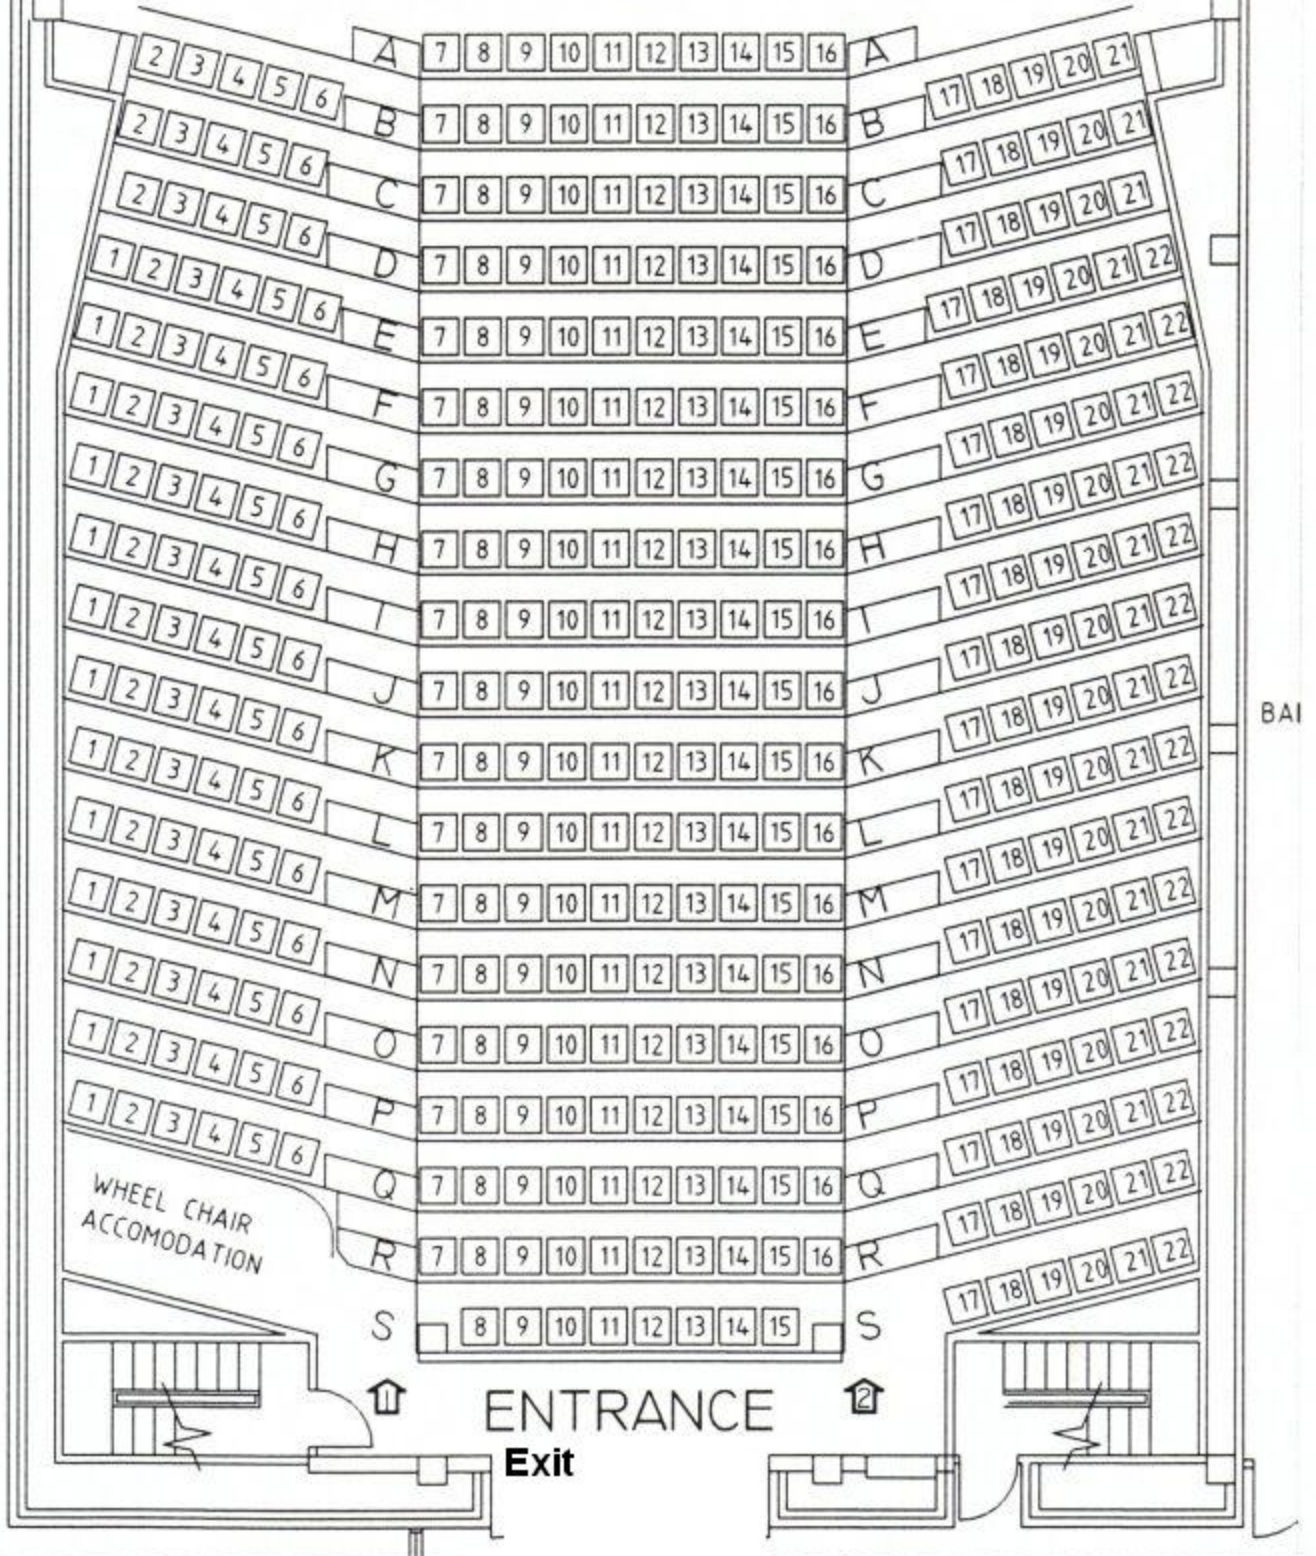

BURNIE CIVIC CENTRE
THEATRES & FUNCTION ROOMS
MAIN FLOOR - CIVIC THEATRE SEATING PLAN

STAGE

ORCHESTRA PIT
LIFT

EXIT ↩

BAI

ENTRANCE

Exit